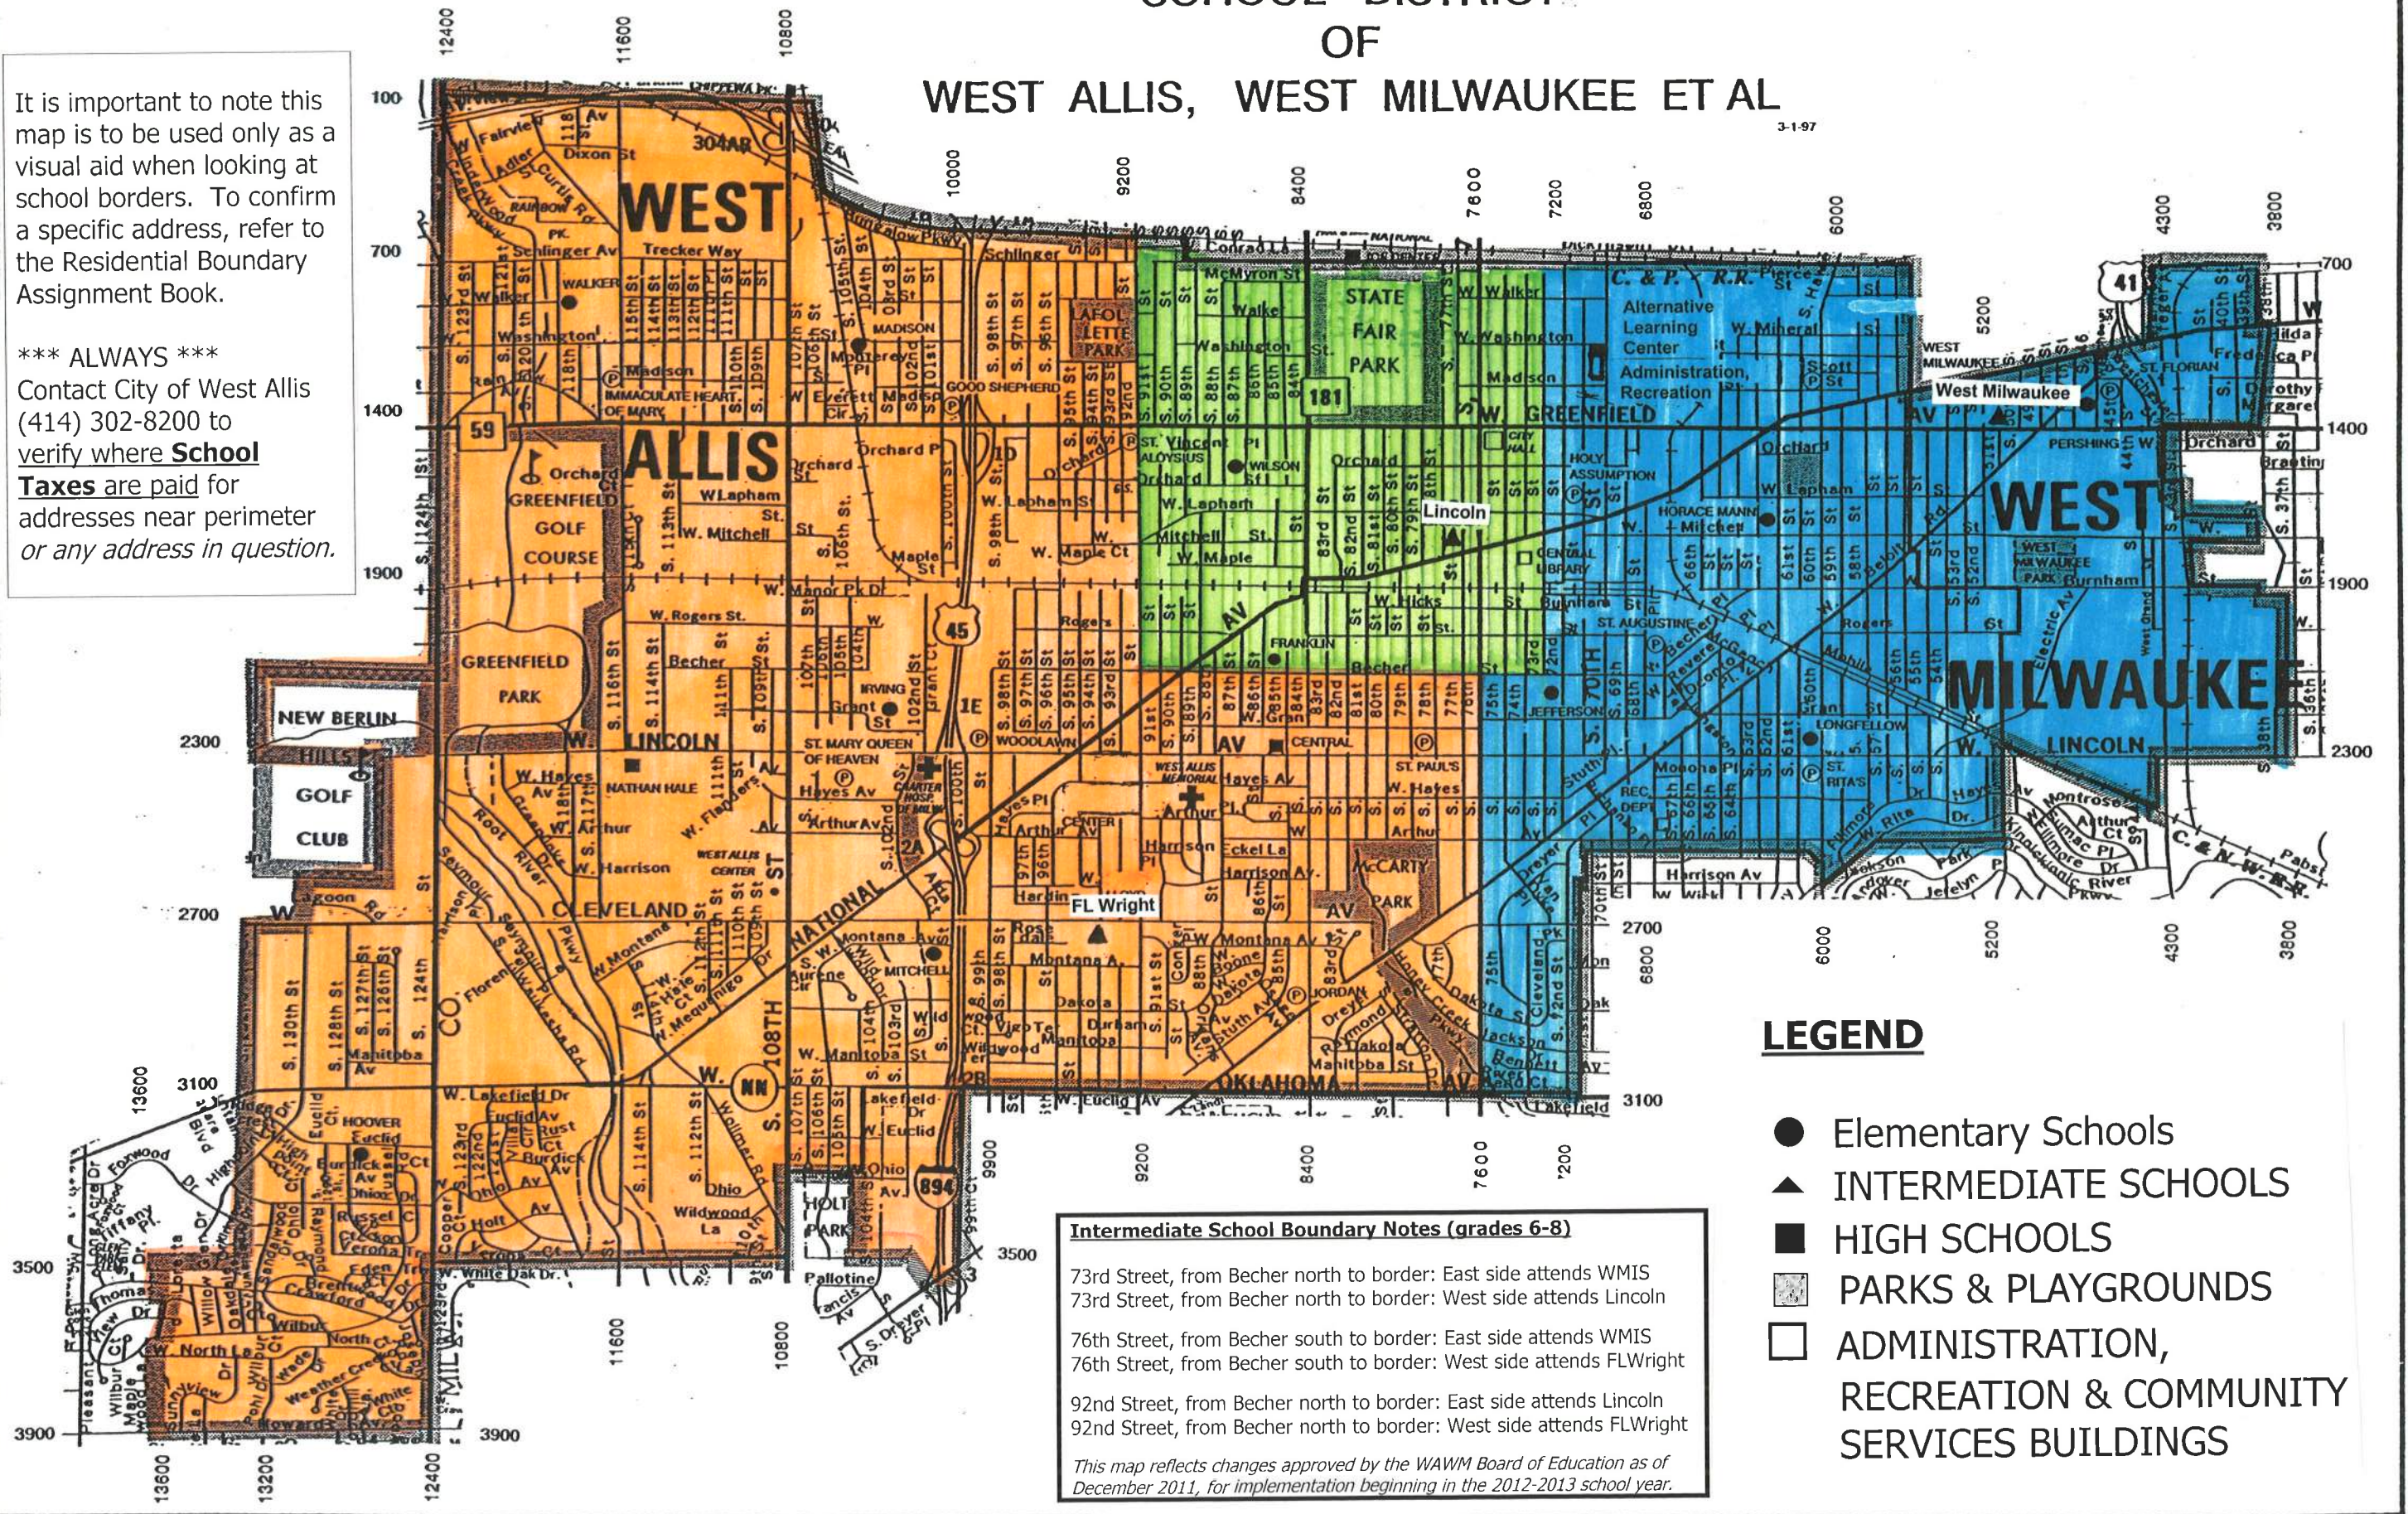

SCHOOL DISTRICT OF WEST ALLIS, WEST MILWAUKEE ET AL

3-1-97

It is important to note this map is to be used only as a visual aid when looking at school borders. To confirm a specific address, refer to the Residential Boundary Assignment Book.

*** ALWAYS ***
Contact City of West Allis (414) 302-8200 to verify where **School Taxes** are paid for addresses near perimeter or any address in question.

1. ### LEGEND
2. Elementary Schools
   - ▲ INTERMEDIATE SCHOOLS
   - HIGH SCHOOLS
   - ▣ PARKS & PLAYGROUNDS
   - ADMINISTRATION, RECREATION & COMMUNITY SERVICES BUILDINGS

Intermediate School Boundary Notes (grades 6-8)

73rd Street, from Becher north to border: East side attends WMIS
73rd Street, from Becher north to border: West side attends Lincoln

76th Street, from Becher south to border: East side attends WMIS
76th Street, from Becher south to border: West side attends FLWright

92nd Street, from Becher north to border: East side attends Lincoln
92nd Street, from Becher north to border: West side attends FLWright

This map reflects changes approved by the WAWM Board of Education as of December 2011, for implementation beginning in the 2012-2013 school year.