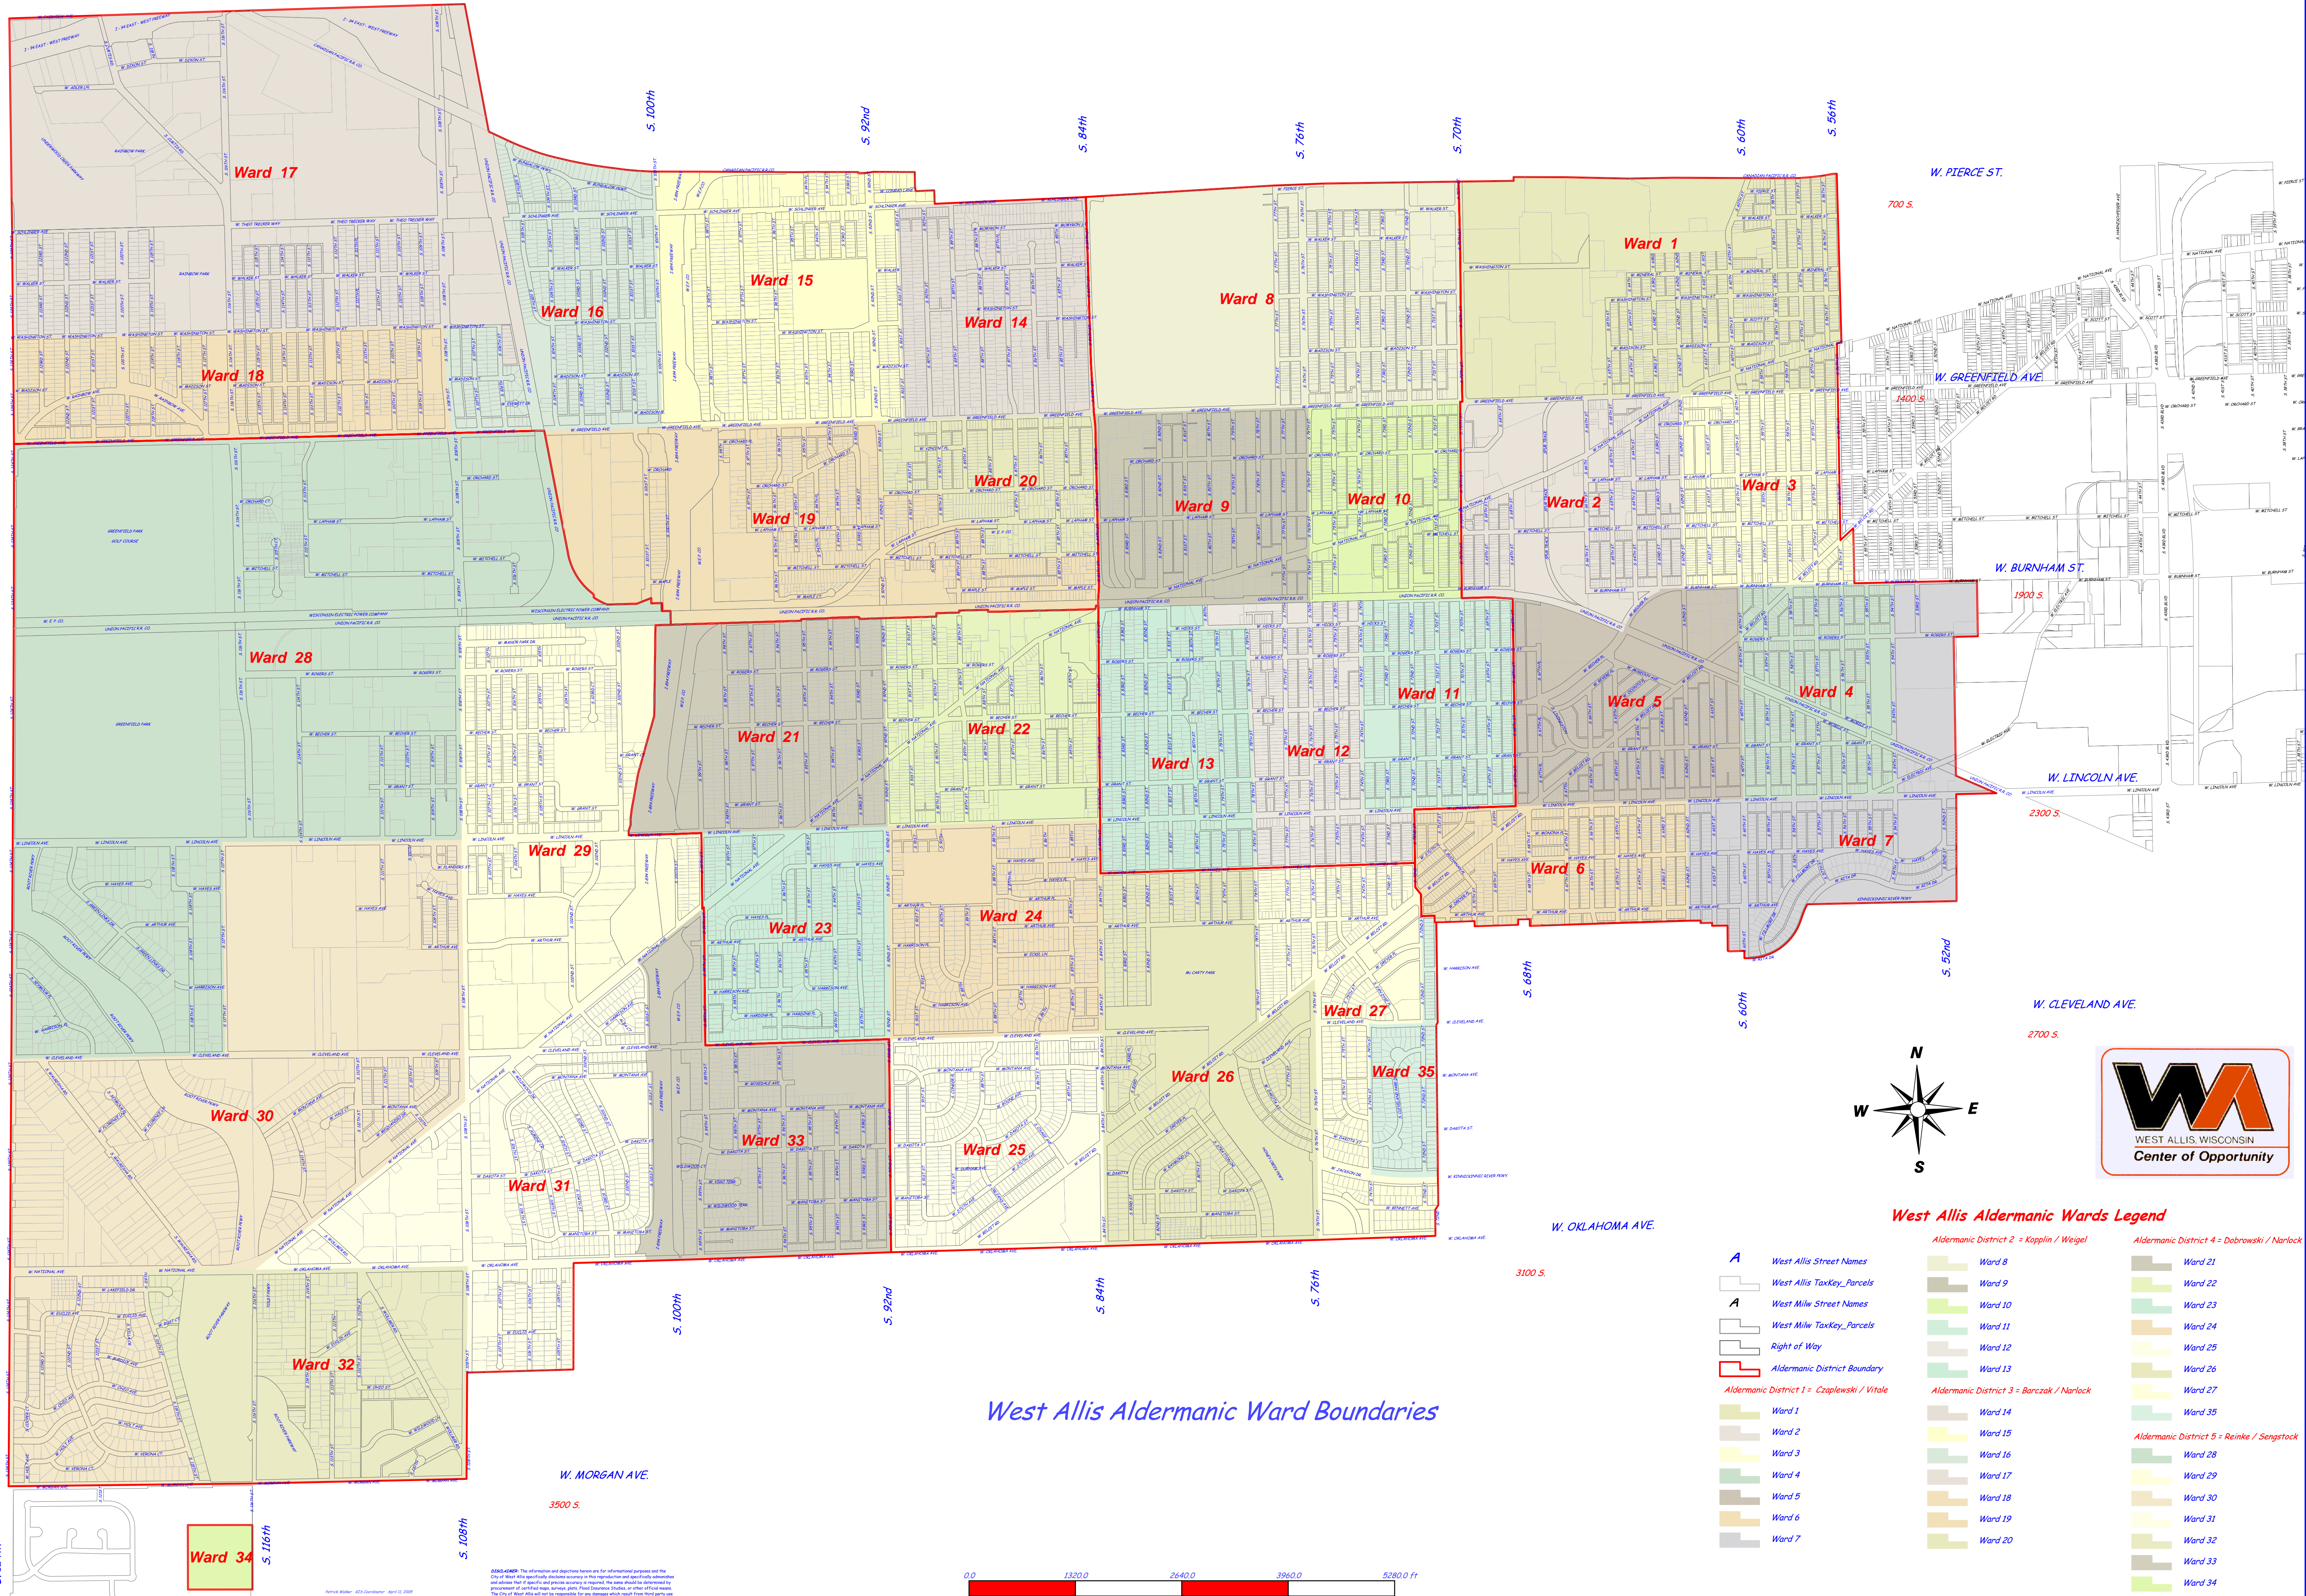

W. FAIRVIEW AVE. 100 S.
W. SCHLINGER AVE. 700 S.
W. GREENFIELD AVE. 1400 S.
W. BURNHAM ST. 1900 S.
W. LINCOLN AVE. 2300 S.
W. CLEVELAND AVE. 2700 S.
W. OKLAHOMA AVE. 3100 S.
W. MORGAN AVE. 3500 S.

West Allis Aldermanic Ward Boundaries

West Allis Aldermanic Wards Legend

	West Allis Street Names		Ward 8		Ward 21
	West Allis TaxKey_Parcels		Ward 9		Ward 22
	West Milw Street Names		Ward 10		Ward 23
	West Milw TaxKey_Parcels		Ward 11		Ward 24
	Right of Way		Ward 12		Ward 25
	Aldermanic District Boundary		Ward 13		Ward 26
	Aldermanic District 1 = Czaplewski / Vitale		Ward 14		Ward 27
	Ward 1		Ward 15		Ward 28
	Ward 2		Ward 16		Ward 29
	Ward 3		Ward 17		Ward 30
	Ward 4		Ward 18		Ward 31
	Ward 5		Ward 19		Ward 32
	Ward 6		Ward 20		Ward 33
	Ward 7				Ward 34
					Aldermanic District 5 = Reinke / Sengstock